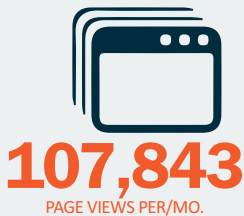

OVERVIEW

BIOMASSMAGAZINE.COM AT A GLANCE

A Direct Route to Biomass Decision Makers

47%
OF ONLINE VISITORS ARE OUTSIDE THE U.S.

TOP 10 VISITS BY COUNTRY

31%

OF ONLINE VISITORS ARE RETURNING VISITORS

69%

OF ONLINE VISITORS ARE NEW VISITORS

Based on Google Analytics from July 2015 - July 2016

For more details on analytics please call 866-746-8385 or email service@bbiinternational.com.

CONNECTING YOUR ADVERTISEMENT WITH SOCIAL MEDIA

Every story the editorial team writes is published on *Biomass Magazine's* extensive social media network, bringing the social media audience to your advertisement.