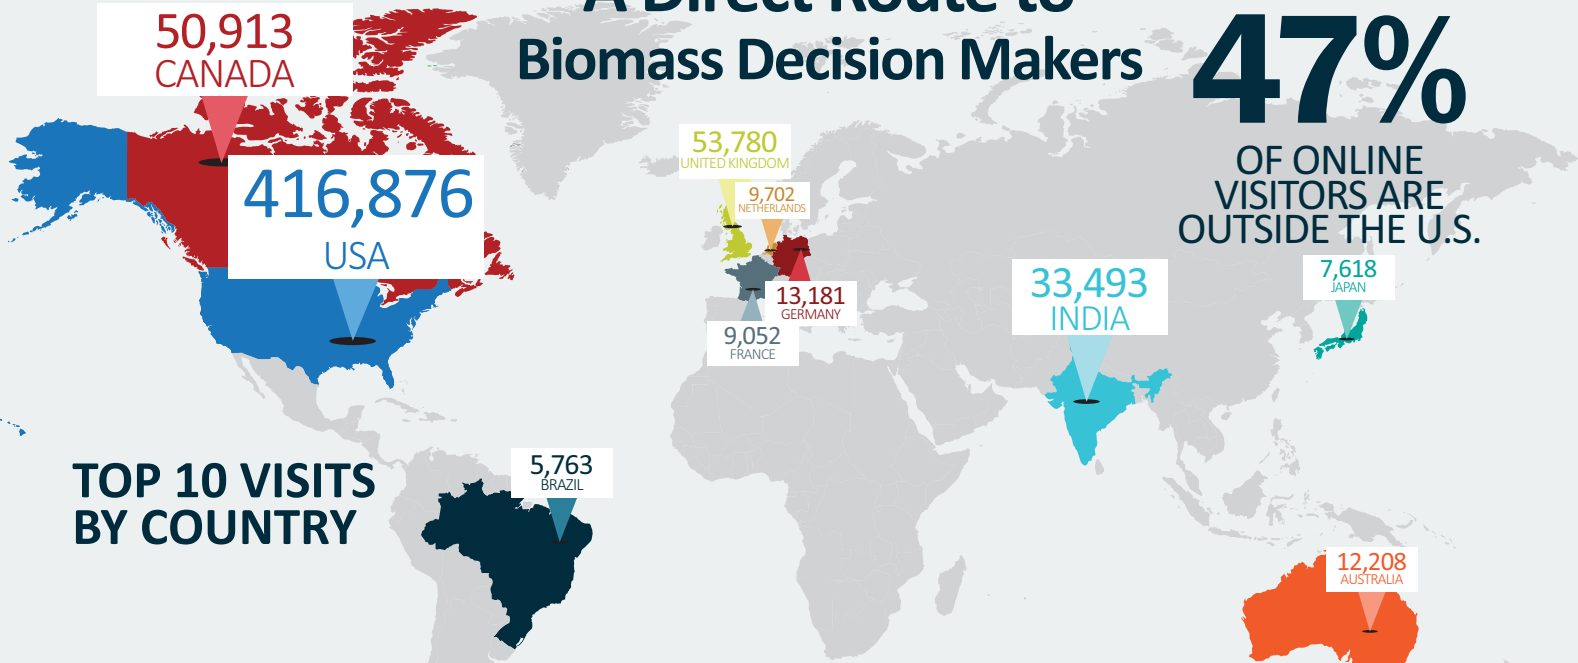

OVERVIEW

BIOMASSMAGAZINE.COM AT A GLANCE

A Direct Route to Biomass Decision Makers

47%
OF ONLINE VISITORS ARE OUTSIDE THE U.S.

TOP 10 VISITS BY COUNTRY

31%

OF ONLINE VISITORS ARE RETURNING VISITORS

69%

DIMENSIONS 300 x 600 pixels
 FILE SIZE 40k limit
 POSITION Right-hand side on every page viewed within the site
 AVAILABILITY 4 ad slots per month
 ROTATION Maximum 4 ads rotate randomly
 FORMAT JPEG, GIF, animated GIF, or Flash