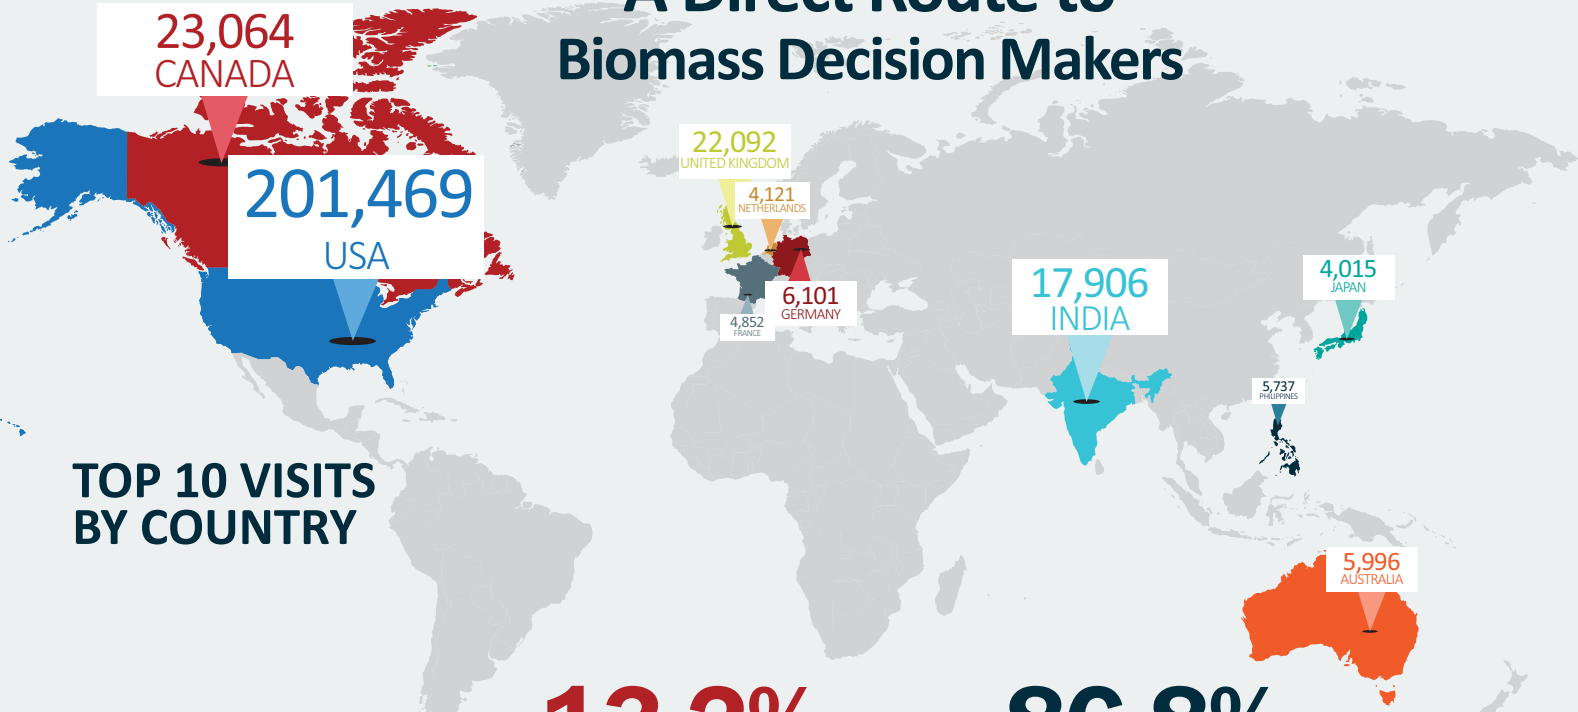

OVERVIEW

BIOMASSMAGAZINE.COM AT A GLANCE

A Direct Route to Biomass Decision Makers

TOP 10 VISITS BY COUNTRY

13.2%
OF ONLINE VISITORS ARE RETURNING VISITORS

86.8%
OF ONLINE VISITORS ARE NEW VISITORS